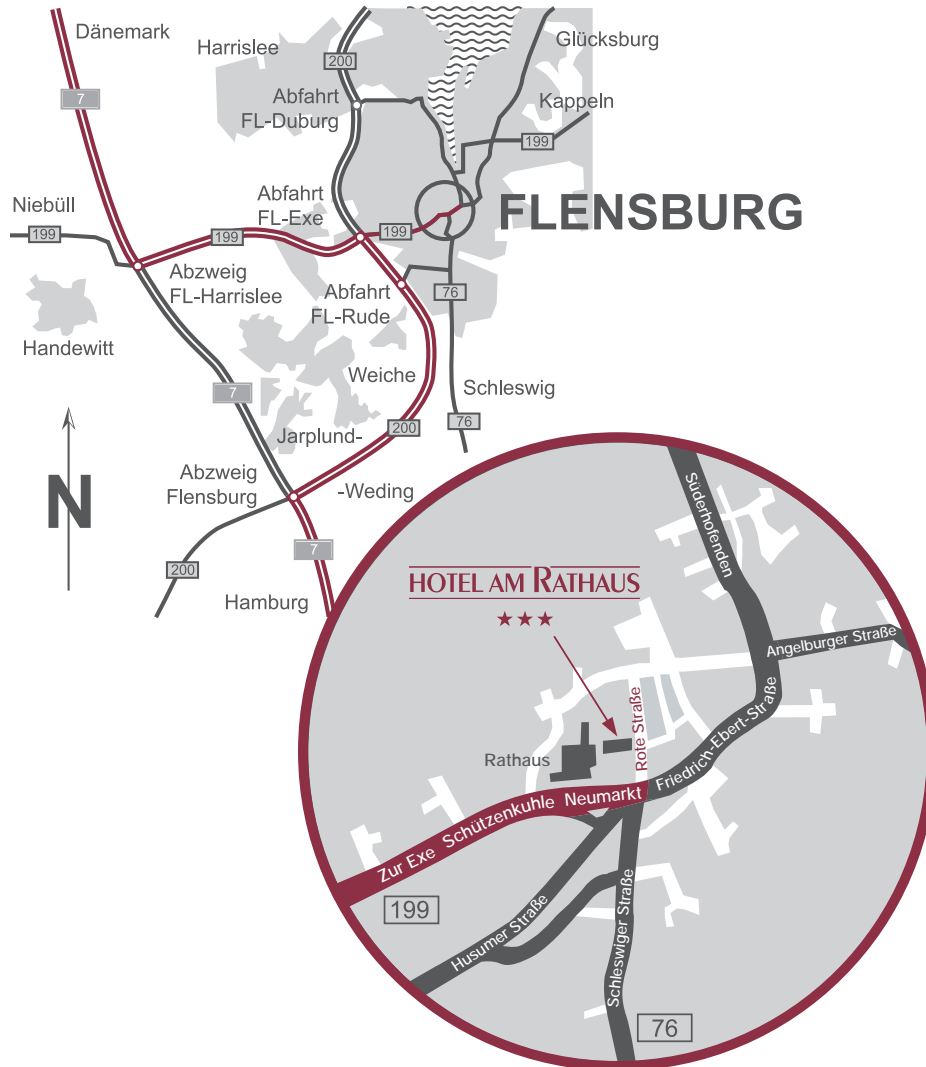

HOTEL AM RATHAUS

Ihr Hotel Garni im Herzen Flensburgs

How to find us:

From the north:

Motorway A7, exit Flensburg – Harrislee/
Flensburg-West, dual carriageway B199, in
the direction of Flensburg-Zentrum

From the south:

Motorway A7, exit Flensburg, dual carriageway B200, exit Flensburg-Rude, in the direction of Flensburg-Zentrum.

You can park close to the city and directly in front of the hotel in our garage or on our rooftop parking.