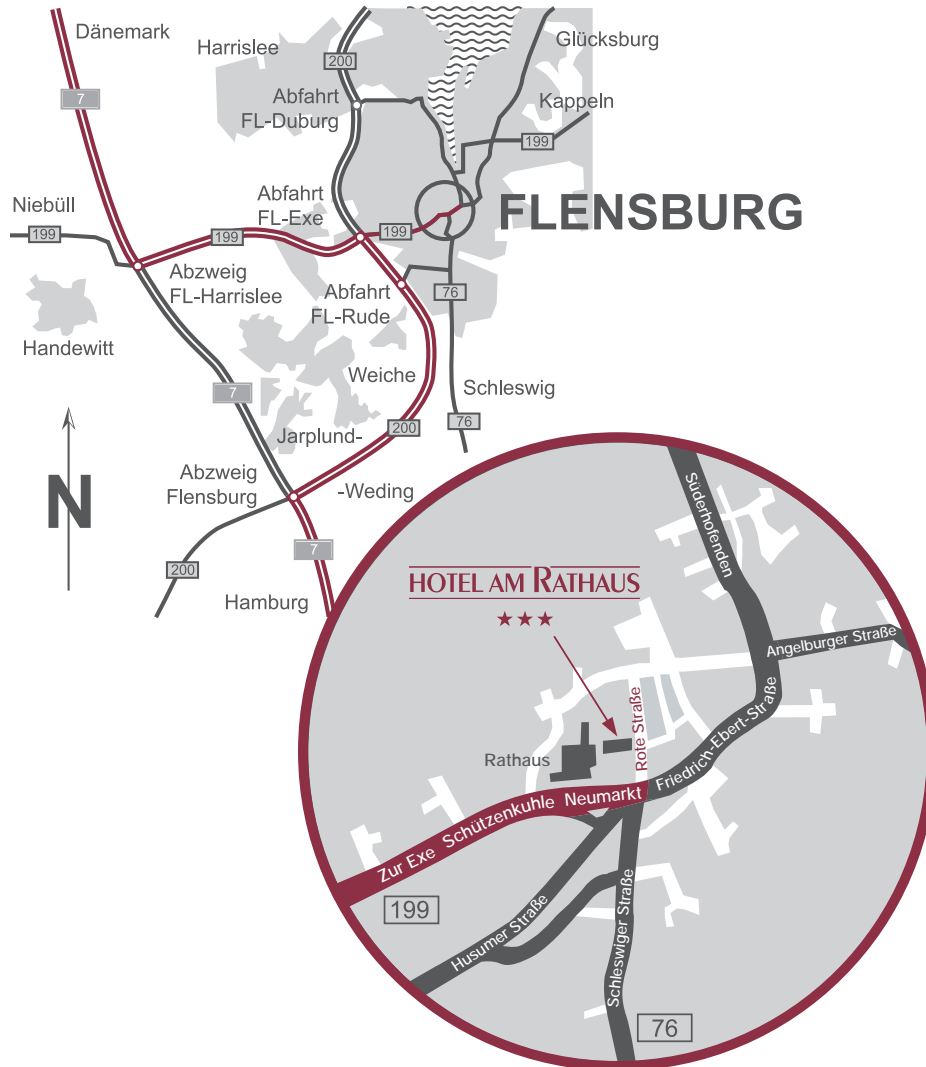

HOTEL AM RATHAUS

Ihr Hotel Garni im Herzen Flensburgs

How to find us:

From the north:

Motorway A7, exit Flensburg – Harrislee/
Flensburg-West, dual carriageway B199, in
the direction of Flensburg-Zentrum

From the south:

Motorway A7, exit Flensburg, dual carria-
geway B200, exit Flensburg-Rude, in the
direction of Flensburg-Zentrum.

You can park close to the city and directly
in front of the hotel in our garage or on our
rooftop parking.